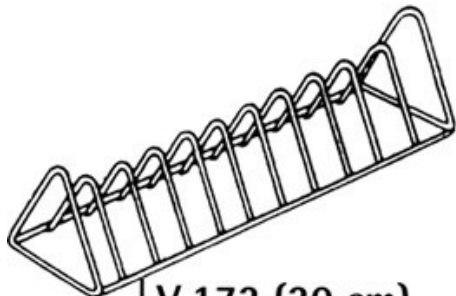

CESTOS

DH.460 (37x37)
V.29 (40x40)
WL3520 (45x45)
LAV.907 (50x50)

WL3510 (36x36)
LAV.902 (38x38)
WL3511 (40x40)
WL3512 (45x45)
LAV.905 (50x50)

V.1252 (50x50)

V.1250 (50x50)

V.173 (30 cm)
V.175 (42 cm)
V.964 (36 cm)